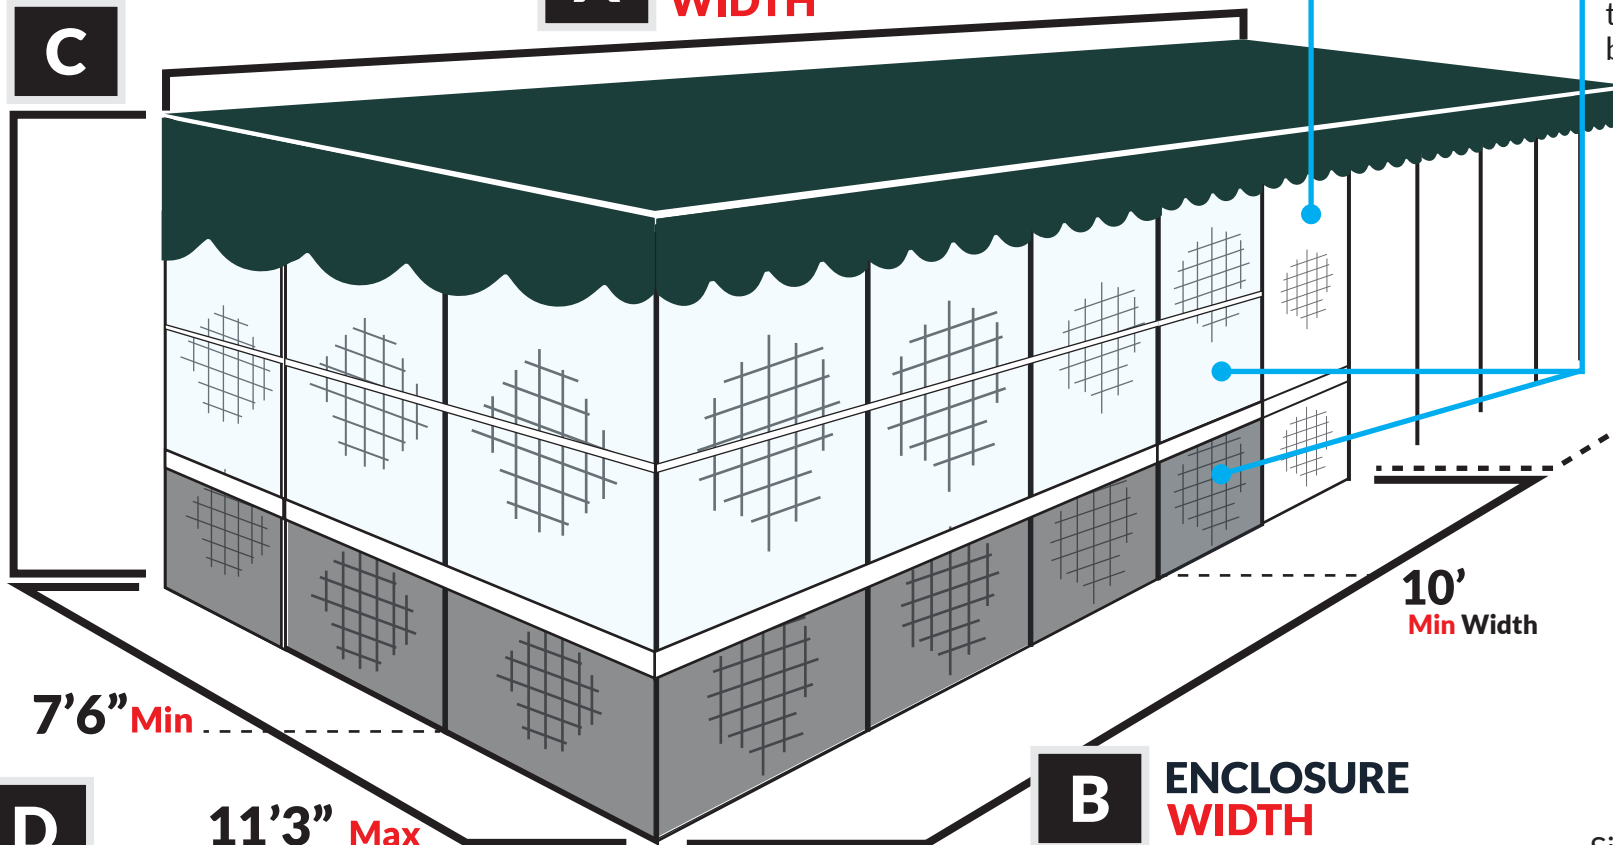

SCREENED IN PATIO ENCLOSURES

HEIGHT

98" standard, can be extended up to 104"

A TOTAL WIDTH

Screen Panels

Optional windows over the screens. Optional bottom privacy panel.

C

37'
Max Width

Optional Side Awning

10'
Min Width

7'6" Min

11'3" Max

B ENCLOSURE WIDTH

D PROJECTION

Six fabric colors available.

Two frame colors.