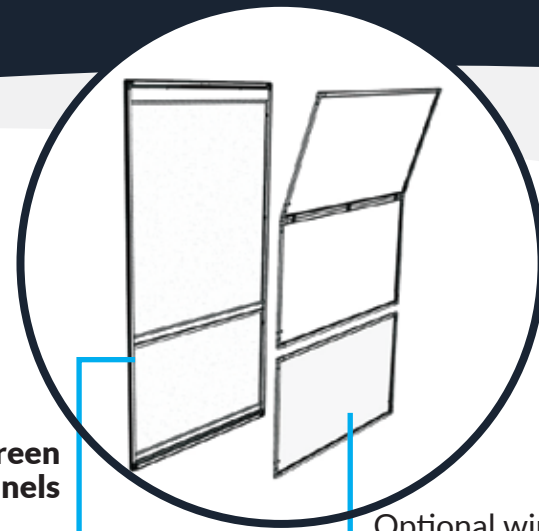

SCREENED IN PATIO ENCLOSURES

HEIGHT

98" standard, can be extended up to 104"

A TOTAL WIDTH

Screen Panels

Optional windows over the screens. Optional bottom privacy panel.

C

37'
Max Width

Optional Side Awning

10'
Min Width

7'6" Min

11'3" Max

B ENCLOSURE WIDTH

D PROJECTION

Six fabric colors available.

Two frame colors.